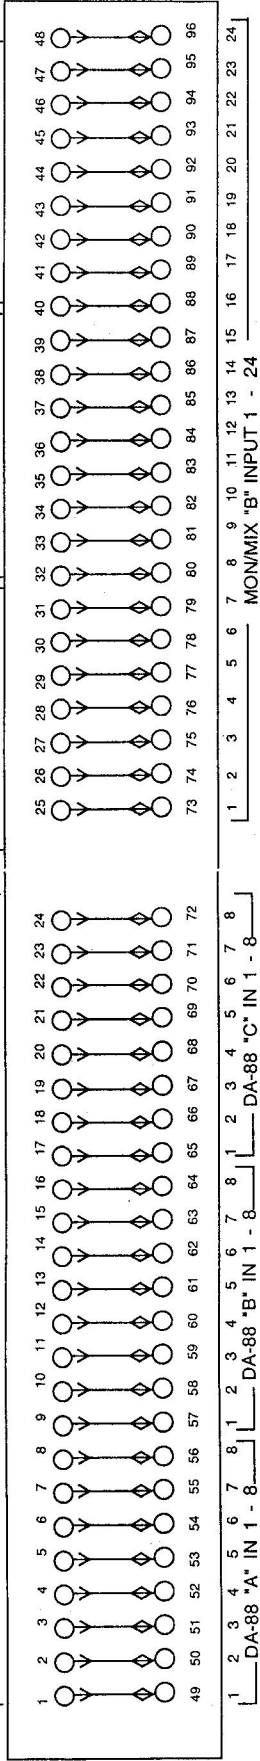

BUSS OUT 1 - 24

DA-88 "A" OUT 1 - 8

DA-88 "B" OUT 1 - 8

DA-88 "C" OUT 1 - 8

A

BUSS OUT 1 - 8

PRO TLS OUT 1 - 8

DIR OUT 1 - 32

B

TIE LINES FROM STUDIO "B" 1 - 16

GATE OUT

MAIN OUT L & R

C

TIE LINES FROM STUDIO "B" 17 - 24

TIE LINES FROM MIC PANEL 1 - 8

2 TRK 2 TRK CASS VCR DAT

D

AUX SENDS 1 - 6

ART 1 2 LEX REV OUT PHONS

AUX RETURNS 1 2 3 4 5 6

E